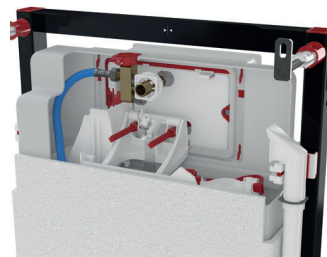

alca

new

WC system for toilet or seat with bidet function AM120/1120

This WC system is designed for the connection of a toilet bowl or a seat with a bidet function. Whether you are already counting on it in the project, or planning to purchase it in the future, our WC system AM120 is perfectly prepared for it.

They also contain a toilet tablet dispenser for even greater hygiene of the toilet bowl and a connector for installation of a fan to extract air outside of the room.

All our flush plates can be freely combined with all pre-wall installation systems ALCA. Installation is very easy and quick.

WC system for toilet or seat with bidet function AM120/1120

- The universal WC system is designed for most toilets and seats with a bidet function on the market
- The choice of toilet bowl (standard or bidet) can be made after the installation of the WC system (especially suitable for projects where the owner decides later)
- Designed for the most widespread water connection dimension, however, with help of P193 board another position can be selected according to the type of selected bidet bowl
- Concealed water and electricity supply to the toilet bowl
- Toilet tablets dispenser
- Quick and quiet water filling
- Connector for installation of the fan for extracting air outside of the room

Optional accessories

P192
Connection set for toilet or seat with bidet function

◀ P192 serves to connect the water and is only installed when the bowl itself is assembled. The WC system can be used without it for a regular toilet bowl.