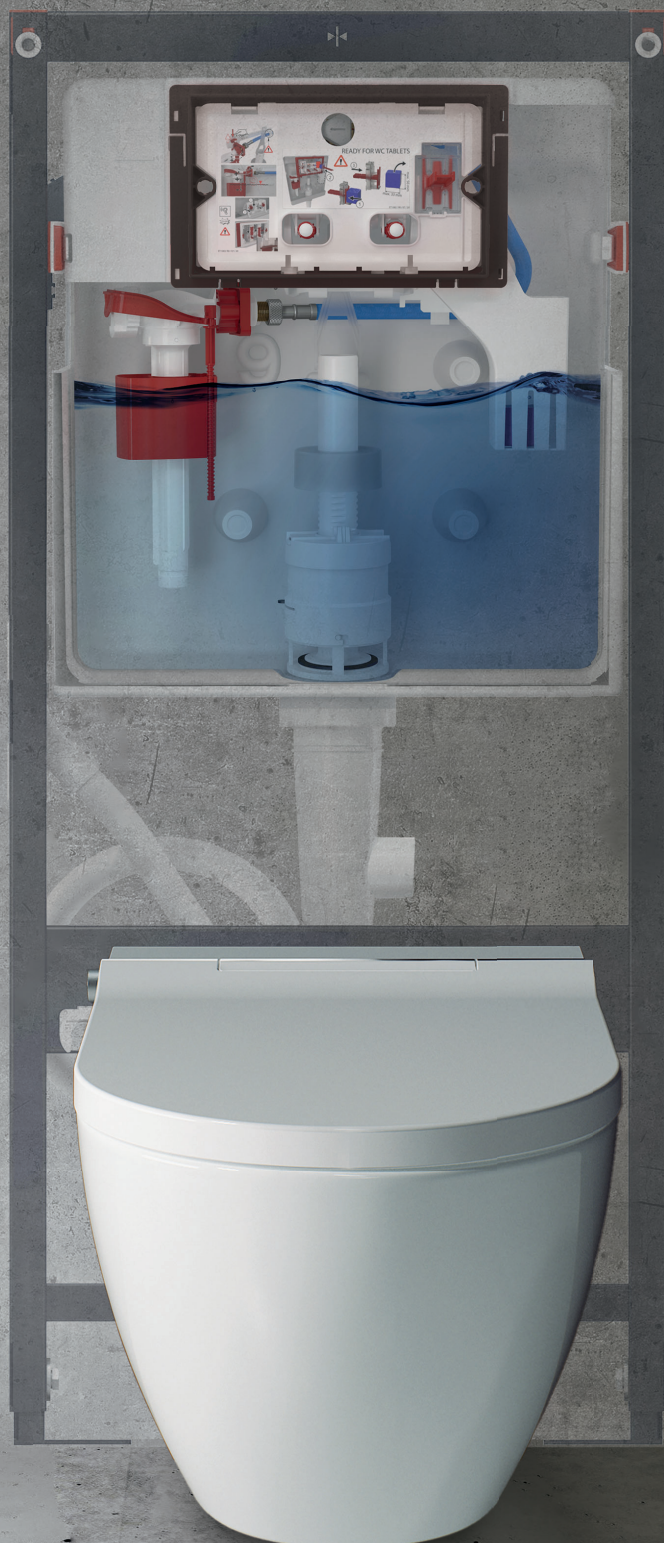

alca

new

WC system for toilet or seat with bidet function AM120/1120

This WC system is designed for the connection of a toilet bowl or a seat with a bidet function. Whether you are already counting on it in the project, or planning to purchase it in the future, our WC system AM120 is perfectly prepared for it.

They also contain a toilet tablet dispenser for even greater hygiene of the toilet bowl and a connector for installation of a fan to extract air outside of the room.

All our flush plates can be freely combined with all pre-wall installation systems ALCA. Installation is very easy and quick.

WC system for toilet or seat with bidet function AM120/1120

- The universal WC system is designed for most toilets and seats with a bidet function on the market
- The choice of toilet bowl (standard or bidet) can be made after the installation of the WC system (especially suitable for projects where the owner decides later)
- Designed for the most widespread water connection dimension, however, with help of P193 board another position can be selected according to the type of selected bidet bowl
- Concealed water and electricity supply to the toilet bowl
- Toilet tablets dispenser
- Quick and quiet water filling
- Connector for installation of the fan for extracting air outside of the room

Optional accessories

P192
Connection set for toilet or seat with bidet function

◀ P192 serves to connect the water and is only installed when the bowl itself is assembled. The WC system can be used without it for a regular toilet bowl.