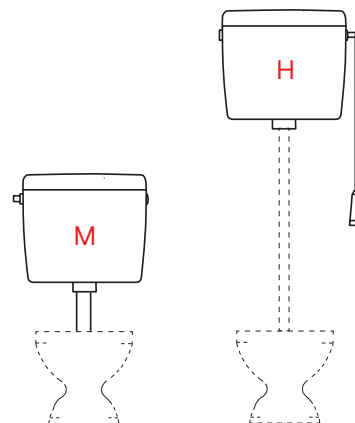

Faster installation of cistern on the wall

The spacing of the mounting holes for the bracket is compatible with the established market standards while also maintaining compatibility with the original mounting system. That means when replacing an older Alca cistern, the original brackets can be used.

Easier cistern assembly

The pre-installed flush valve and reduced number of parts required for the assembly significantly simplifies and speed up the installation of the cistern. A new feature is the integrated outlet.

DUAL

Thanks to two separate buttons, you can easily choose between a small and large flush, while the water volume can be individually adjusted to your preferences.

START-STOP

Press one side to activate the flush, press the other side to stop it at any time. You only use as much water as is actually needed.

H = high level position
M = middle level position

Toilet cisterns range

There are basic product variants for the middle level cistern position as well as a universal version containing complete accessories.