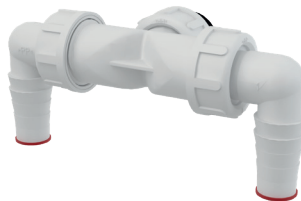

new

P155Z-G1
Double connector DN40/32 / 17-23 with valves

new

new

P156Z-G1
Double connector DN40/32 / 8-23 with valves

Expansion of the WC connectors range

M900K-DN90
WC accessories set DN90, 200 mm, PE, chrome