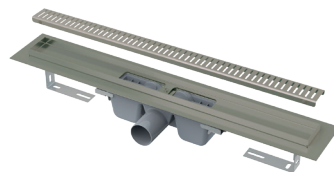

APZ1-N-B *
Shower drain with perforated grid,
NICKEL-brushed matt

new