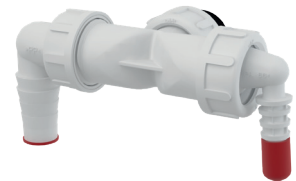

new

A95
Flush pipe DN32 in two parts + wrapping seal

A950
Flush pipe set DN35

Expansion of the traps and accessories range

APS7-DN40
Washing machine pipe trap DN40

new

AKS8-DN40
Pipe trap with funnel for dripping condensate DN40

new

new

A80-DN50/40
Pipe trap with coupling nut 6/4" and flexi pipe

APS7-DN50
Washing machine pipe trap DN50

new

AKS8-DN50
Pipe trap with funnel for dripping condensate DN50

new

A55KM-WHITE
Bath pop-up waste and trap, white-matt

new

P155Z-G1
Double connector DN40/32 / 17-23 with valves

new

new

P156Z-G1
Double connector DN40/32 / 8-23 with valves

Expansion of the WC connectors range

M900K-DN90
WC accessories set DN90, 200 mm, PE, chrome