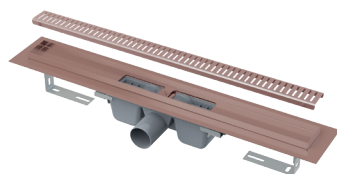

APZ1-RG-B *
Shower drain with perforated grid, RED GOLD-brushed matt