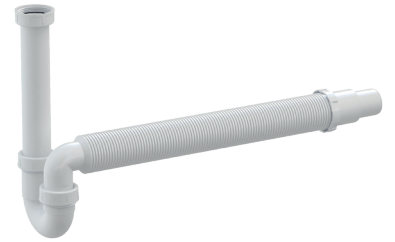

new

A80-DN50/40
Pipe trap with coupling nut 6/4" and flexi pipe

APS7-DN50
Washing machine pipe trap DN50

new

AKS8-DN50
Pipe trap with funnel for dripping condensate DN50

new