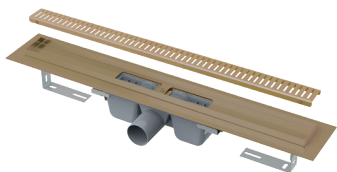

Complete overview

APZ1-G-B *
Shower drain with perforated grid,
GOLD-brushed matt

new