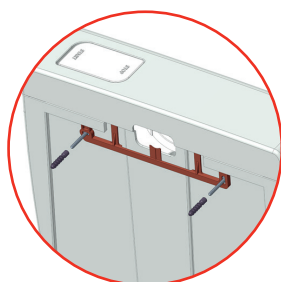

new

A43S-DN32
Wash-basin trap DN32 with coupling nut 5/4"

new

A390
Wash-basin CLICK/CLACK waste 5/4", metal with overflow, big plug

A43S-DN40
Wash-basin trap DN40 with coupling nut 5/4"

A43S + A390

Innovated WC cisterns

Faster installation of cistern on the wall

The spacing of the mounting holes for the bracket is compatible with the established market standards while also maintaining compatibility with the original mounting system. That means when replacing an older Alca cistern, the original brackets can be used.

Easier cistern assembly

The pre-installed flush valve and reduced number of parts required for the assembly significantly simplifies and speed up the installation of the cistern. A new feature is the integrated outlet.