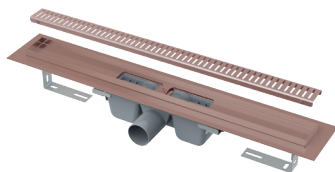

APZ1-RG-B *
Shower drain with perforated grid,
RED GOLD-brushed matt

new