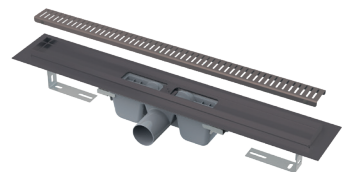

APZ1-GM-B *
Shower drain with perforated grid,
GUN METAL-brushed matt

new