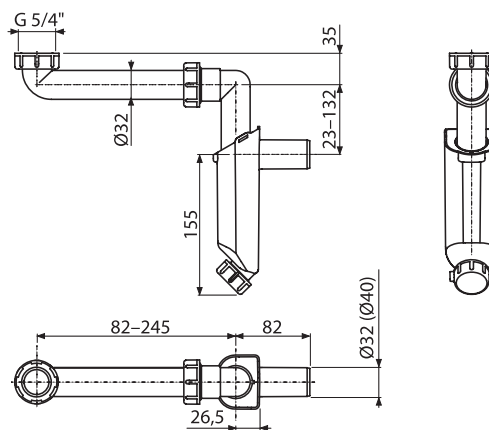

alca

Features

- Space-saving waste and trap
- Especially suitable for cabinets under the washbasin
- Connection to waste pipe DN40 and DN32 mm
- Flow rate up to 34 l/min
- Odour trap 50 mm
- Material: polypropylene
- Washbasin outlet is not included in the package