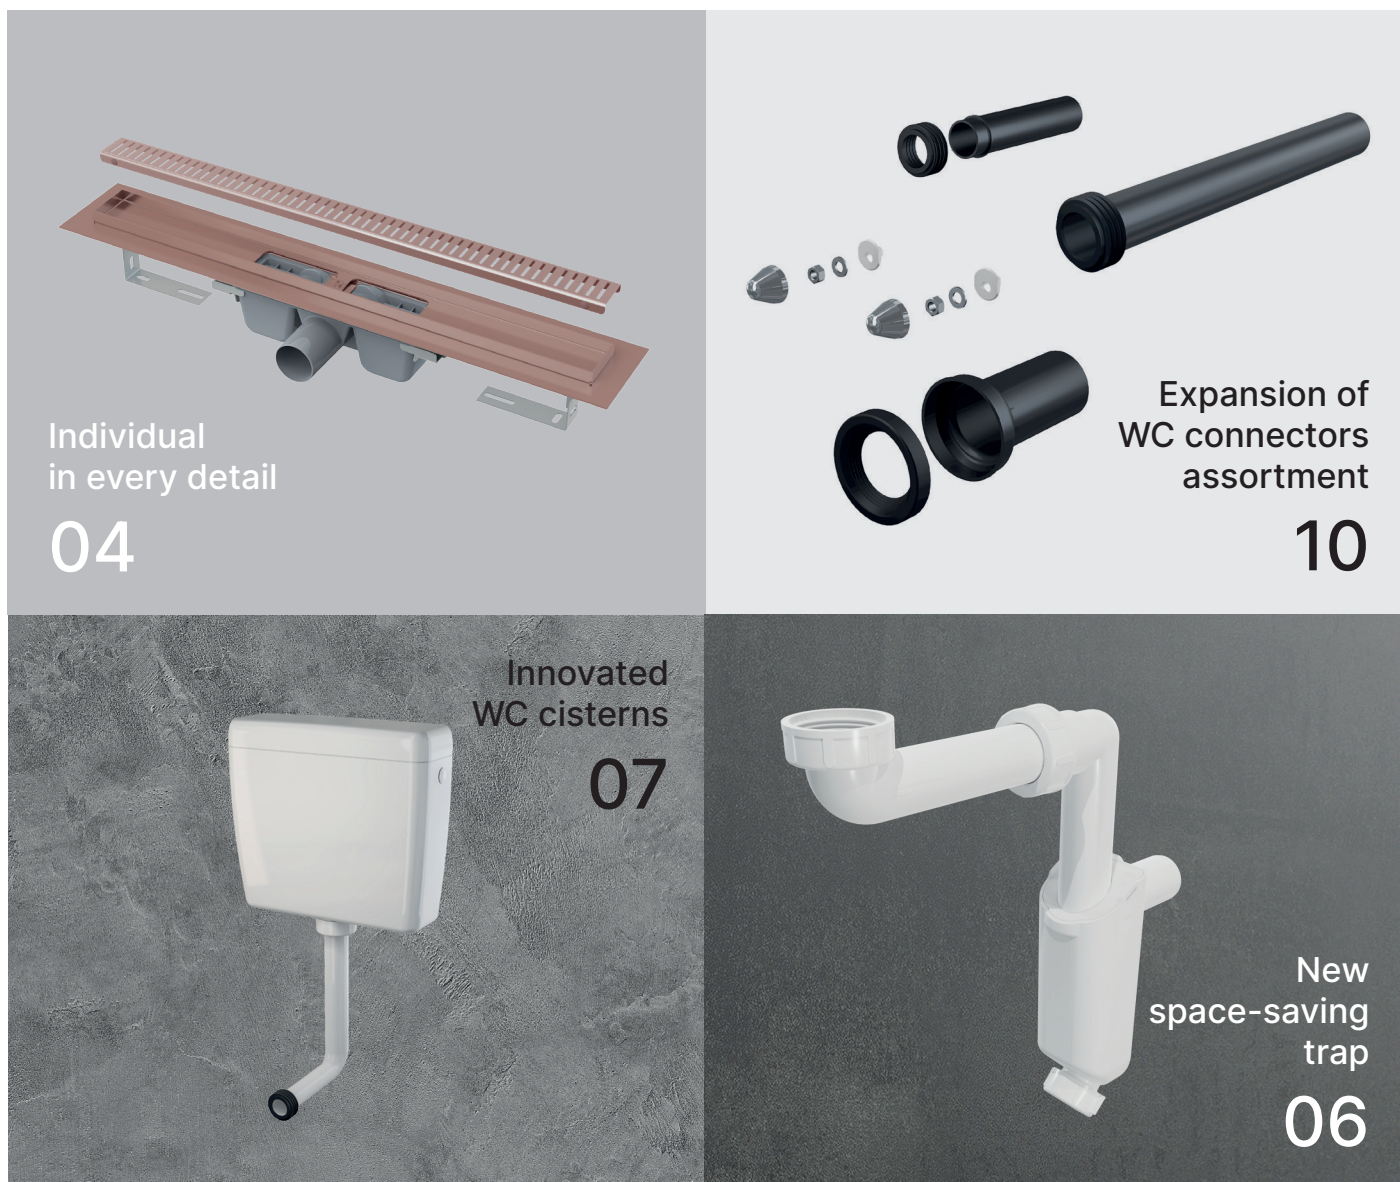

alca

ISH 2025

Trade Fair News

alca

New products in the assortment: stainless steel and plastic shower drains in metallic shades (PVD)	03
Individual in every detail	04
Two-sided grid TWIST	05
New space-saving trap	06
Innovated WC cisterns	07
Expansion of the trap range and accessories	09
Expansion of the WC connectors range	10
Products made of recycled plastic	11
Alca PureX – water softener	13

Two-sided grid TWIST

alca

The grid TWIST provides the choice – either full stainless steel grid or by simply rotating the grid for embedding tiles.

You can make the final decision even after installation of the shower drain without any construction modifications. Two-sided grid TWIST offers both grid versions in one.

Faster installation of cistern on the wall

The spacing of the mounting holes for the bracket is compatible with the established market standards while also maintaining compatibility with the original mounting system. That means when replacing an older Alca cistern, the original brackets can be used.

Easier cistern assembly

The pre-installed flush valve and reduced number of parts required for the assembly significantly simplifies and speed up the installation of the cistern. A new feature is the integrated outlet.