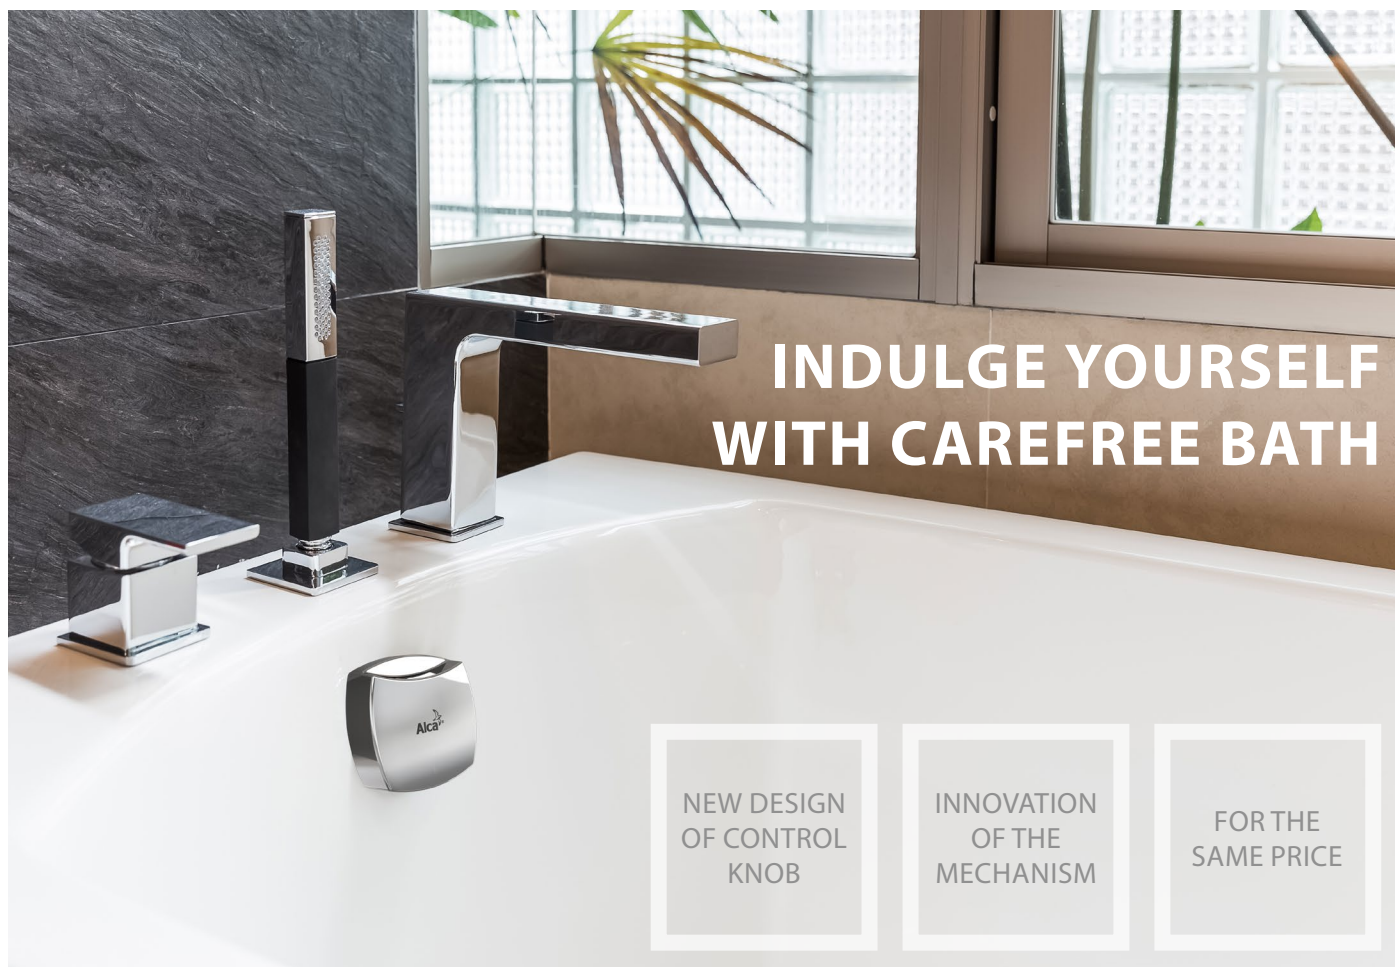

### ■ We introduce **A553K, A553KM1**

To cover the full range of bath wastes and traps in a modern design with sharp lines, proposed by the famous designer Ing. arch. Ivo Nahálka, we expand the offer by two new models with metal finish. These products complement your favorite models A55K and A55KM.