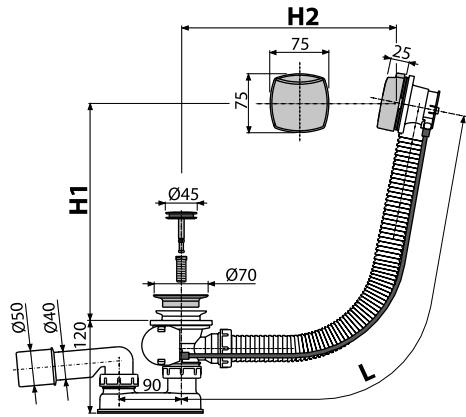

**A553K**

**A553KM1**

**NEW**

3

**A553K**

Bath pop-up waste, overflow and trap, metal

Quantity (packing) A553K	20 pcs
Dimensions (piece)	380x85x145 mm
Weight (piece)	0.8163 kg
EAN	8595580557010

**A553KM1**

Bath pop-up waste and trap, metal

Quantity (packing) A553KM1	20 pcs
Dimensions (piece)	380x85x145 mm
Weight (piece)	0.7743 kg
EAN	8595580557119