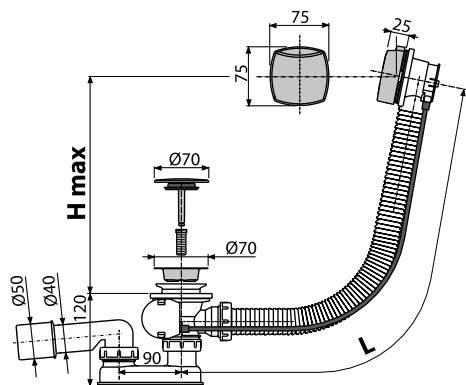

**A553K**

**A553KM1**

**NEW**

3

**A553K**

Bath pop-up waste, overflow and trap, metal

Quantity (packing) A553K	20 pcs
Dimensions (piece)	380x85x145 mm
Weight (piece)	0.8163 kg
EAN	8595580557010

**A553KM1**

Bath pop-up waste and trap, metal

Quantity (packing) A553KM1	20 pcs
Dimensions (piece)	380x85x145 mm
Weight (piece)	0.7743 kg
EAN	8595580557119